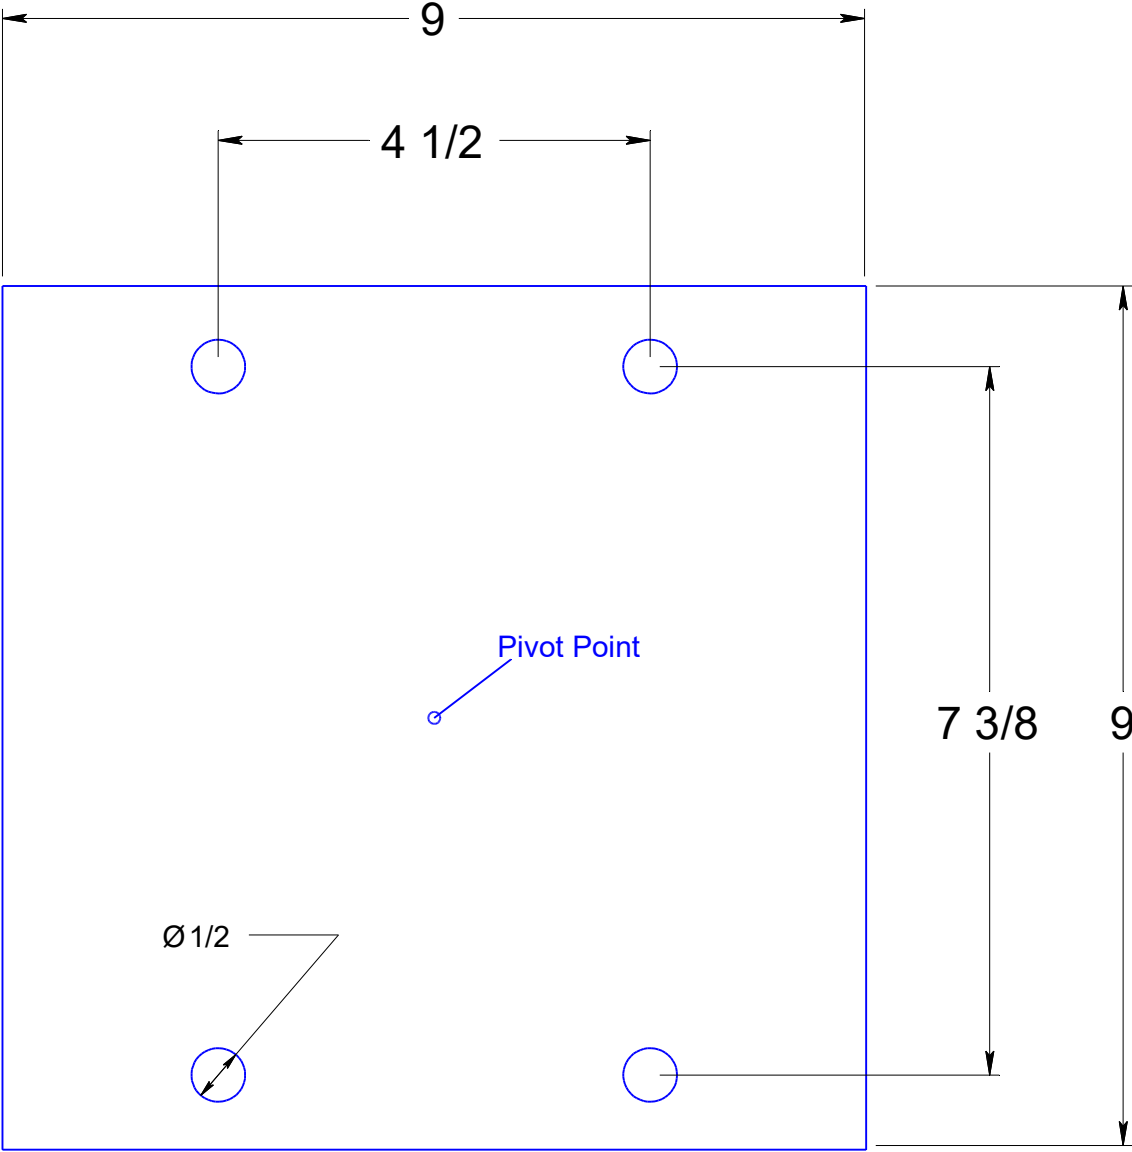

Flexsteel Class A MSPD Pedestal Floor Mount Pattern

Front